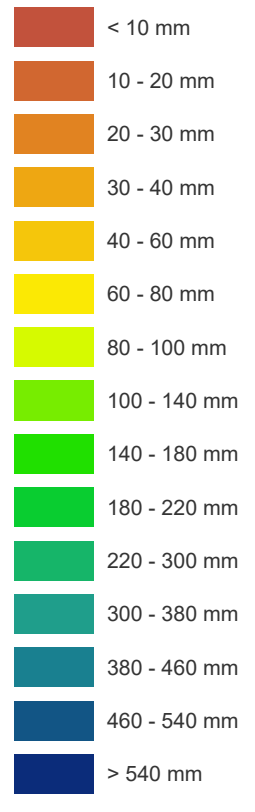

Total Accumulated Precipitation

May 01 - September 08, 2024

Canada

CANADIAN
AGRICULTURAL
PARTNERSHIP

Prepared by Manitoba Agriculture, Ag-Weather Program

Map provides a regional estimation based on weather observations from the Ag-Weather Program and Environment and Climate Change Canada weather stations and should be supplemented by site-specific considerations. Local conditions may vary.