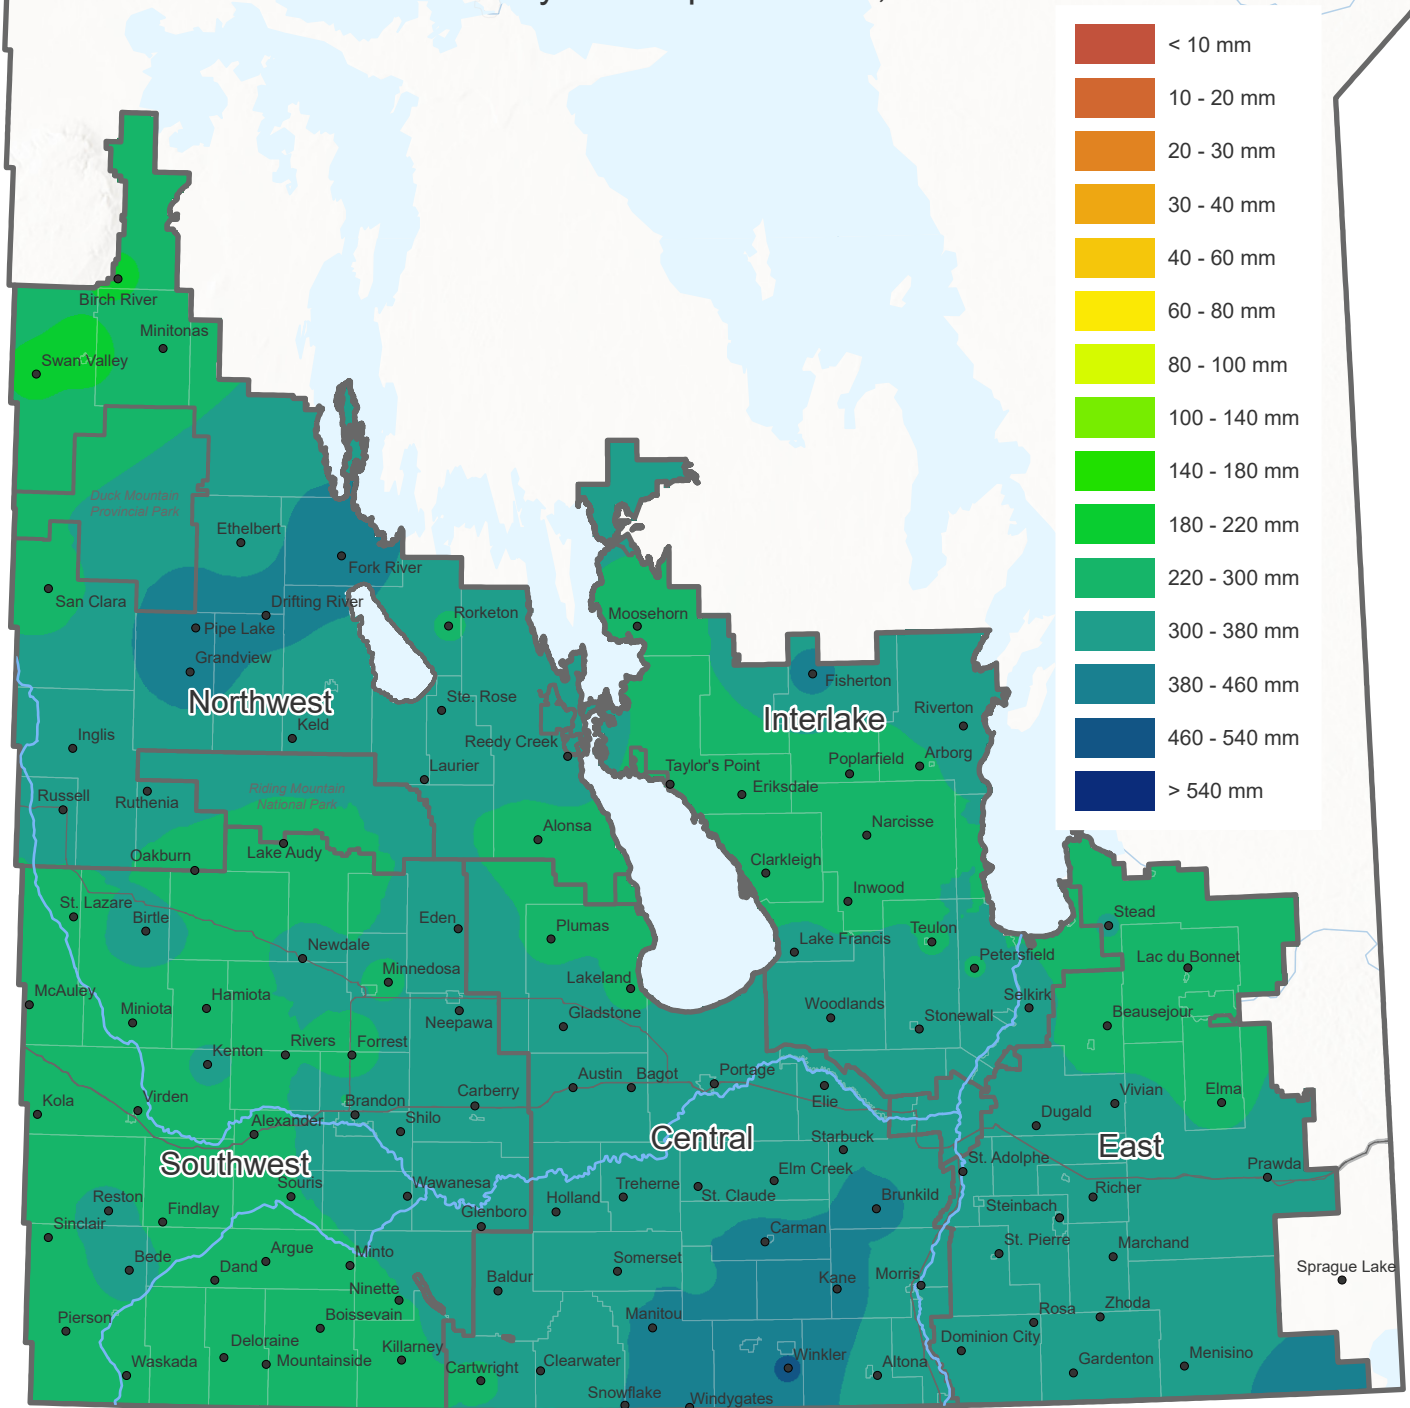

Total Accumulated Precipitation

May 01 - September 08, 2024

Canada

CANADIAN
AGRICULTURAL
PARTNERSHIP

Prepared by Manitoba Agriculture, Ag-Weather Program

Map provides a regional estimation based on weather observations from the Ag-Weather Program and Environment and Climate Change Canada weather stations and should be supplemented by site-specific considerations. Local conditions may vary.

The accuracy of this map may vary due to data availability and potential data errors.

For more information, contact your local Manitoba Agriculture office.