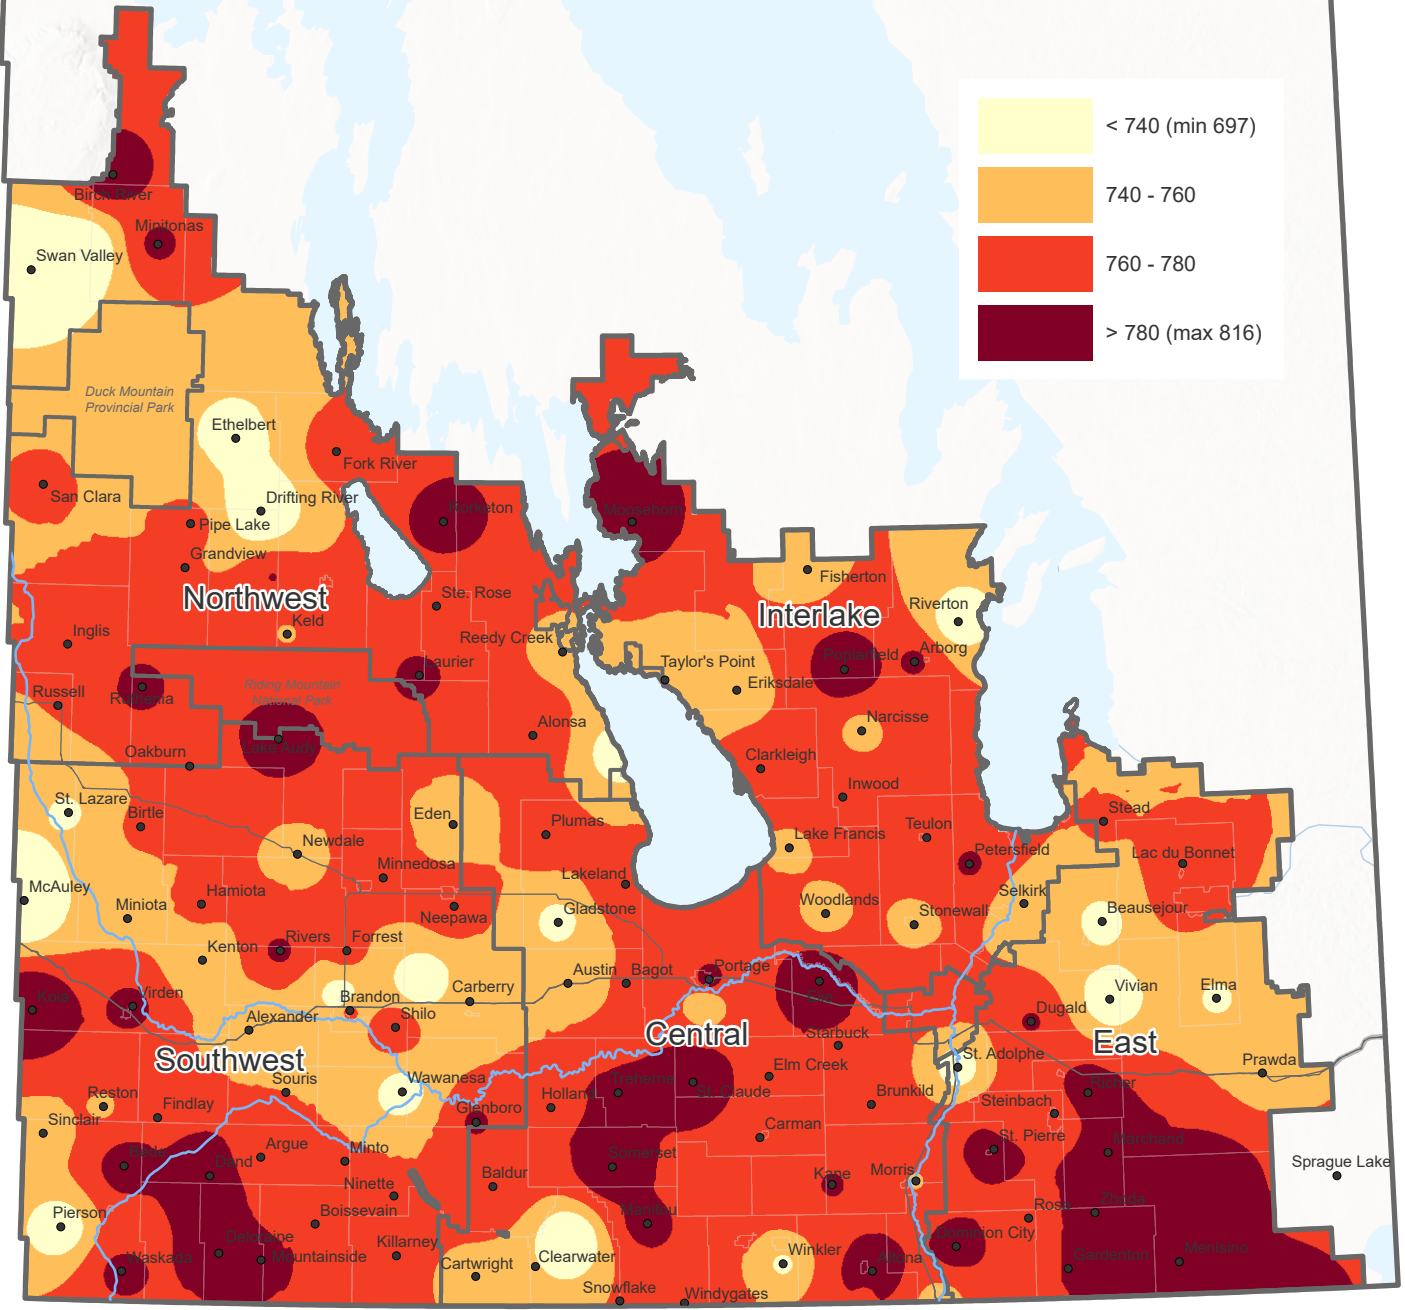

Total Accumulated Potato Days

June 01 - September 08, 2024

Canada

CANADIAN
AGRICULTURAL
PARTNERSHIP

Prepared by Manitoba Agriculture, Ag-Weather Program

Map provides a regional estimation based on weather observations from the Ag-Weather Program and Environment and Climate Change Canada weather stations and should be supplemented by site-specific considerations. Local conditions may vary.

The accuracy of this map may vary due to data availability and potential data errors.

For more information, contact your local Manitoba Agriculture office.