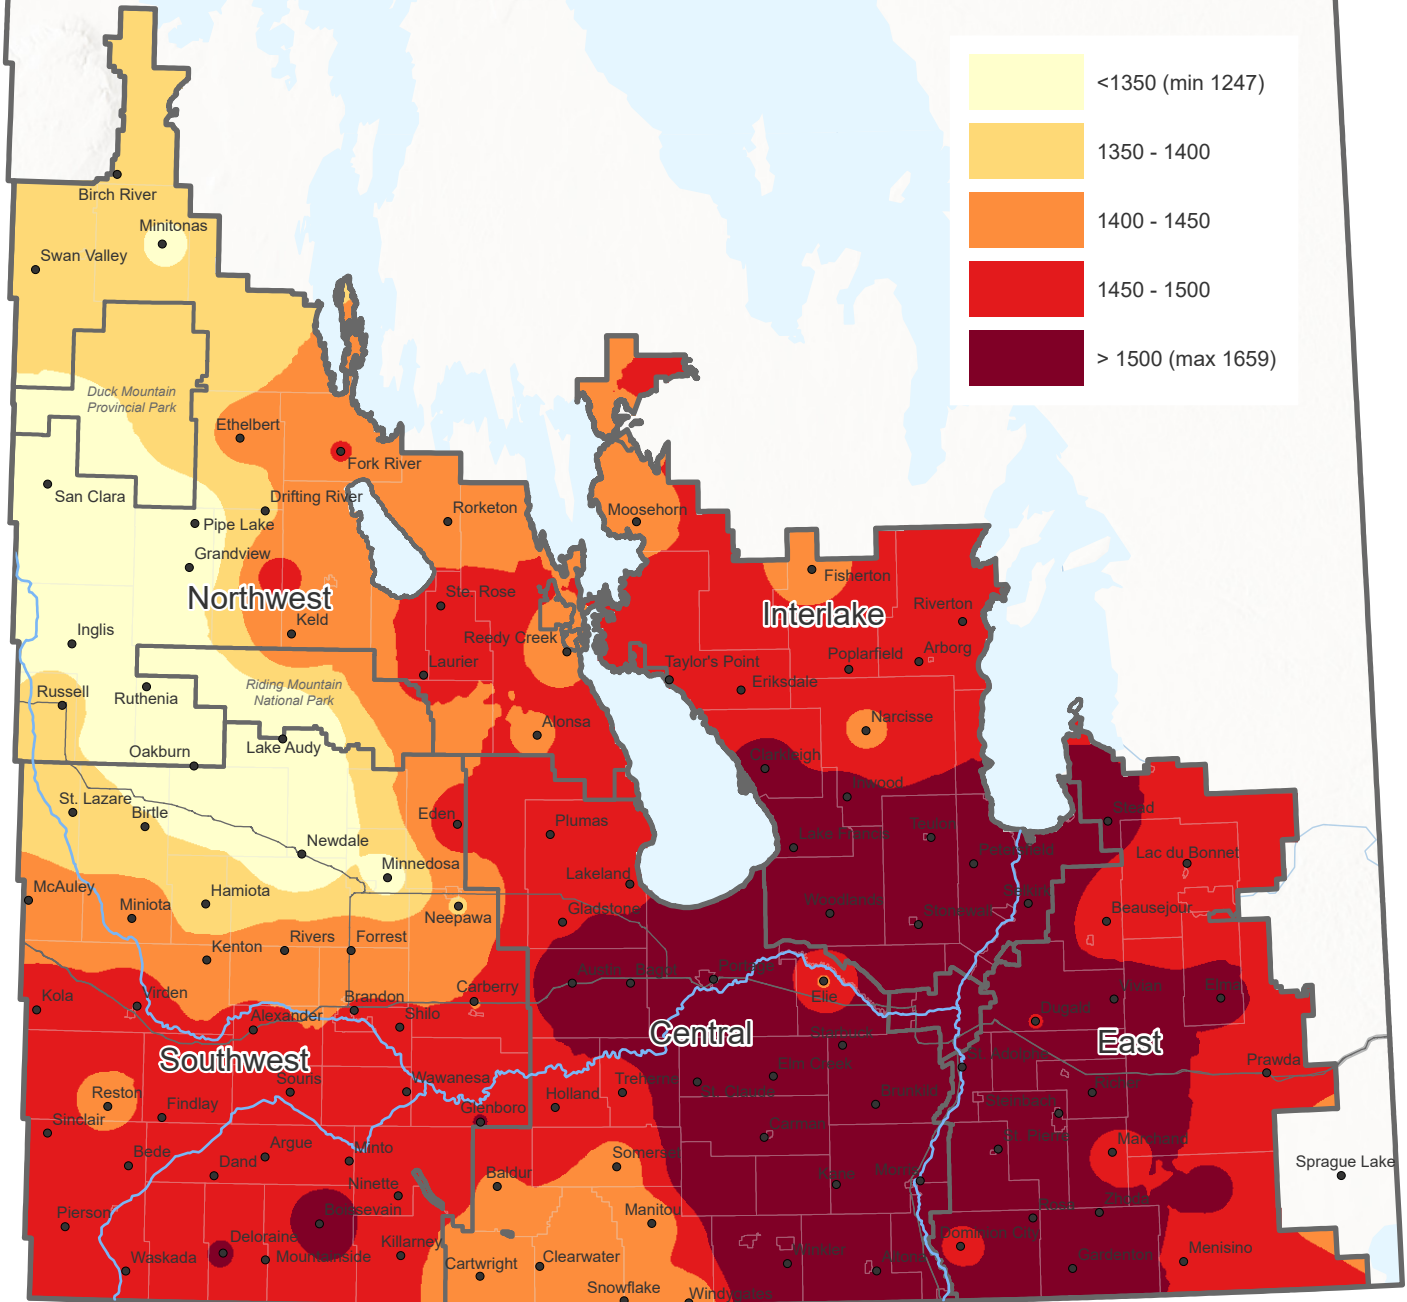

# Total Accumulated Growing Degree Days (5°C)

May 01 - September 08, 2024

Canada

CANADIAN  
AGRICULTURAL  
PARTNERSHIP

Prepared by Manitoba Agriculture, Ag-Weather Program

Map provides a regional estimation based on weather observations from the Ag-Weather Program and Environment and Climate Change Canada weather stations and should be supplemented by site-specific considerations. Local conditions may vary.

The accuracy of this map may vary due to data availability and potential data errors.

For more information, contact your local Manitoba Agriculture office.