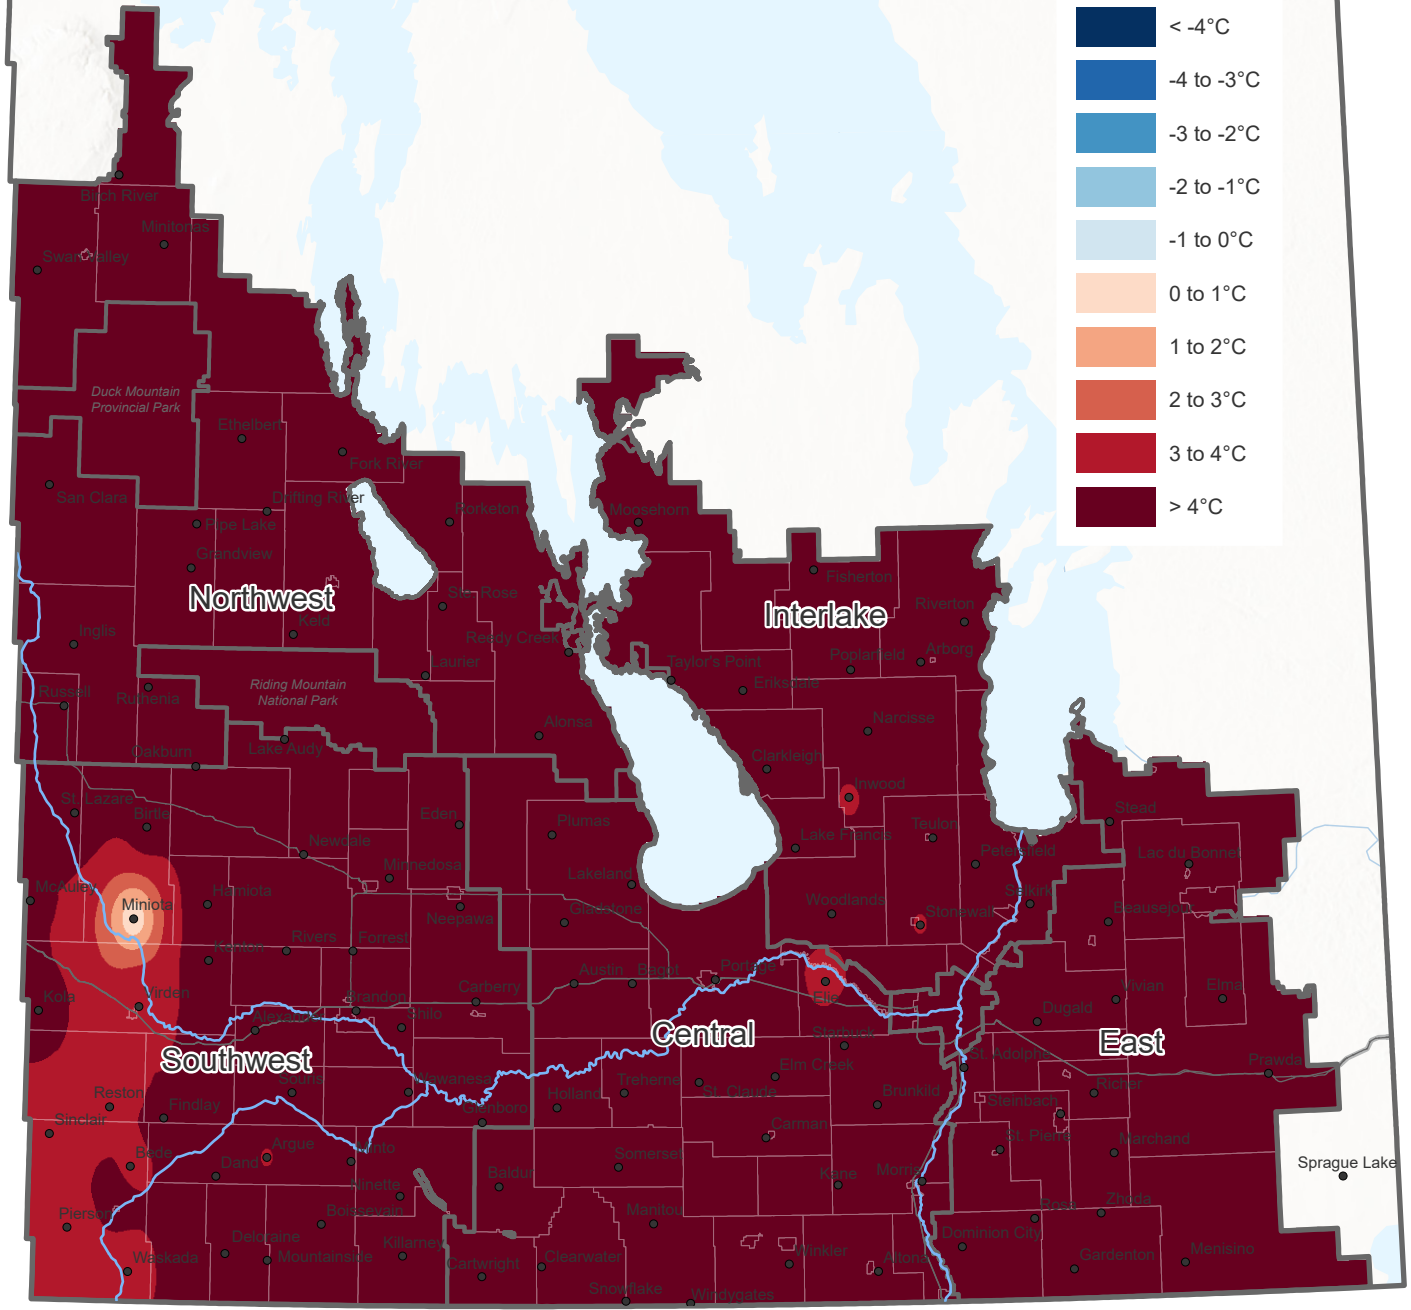

Mean Temperature Difference

November 01 - November 11, 2024

Prepared by Manitoba Agriculture, Ag-Weather Program

Map provides a regional estimation based on weather observations from the Ag-Weather Program and Environment and Climate Change Canada weather stations and should be supplemented by site-specific considerations. Local conditions may vary.

The accuracy of this map may vary due to data availability and potential data errors.

For more information, contact your local Manitoba Agriculture office.